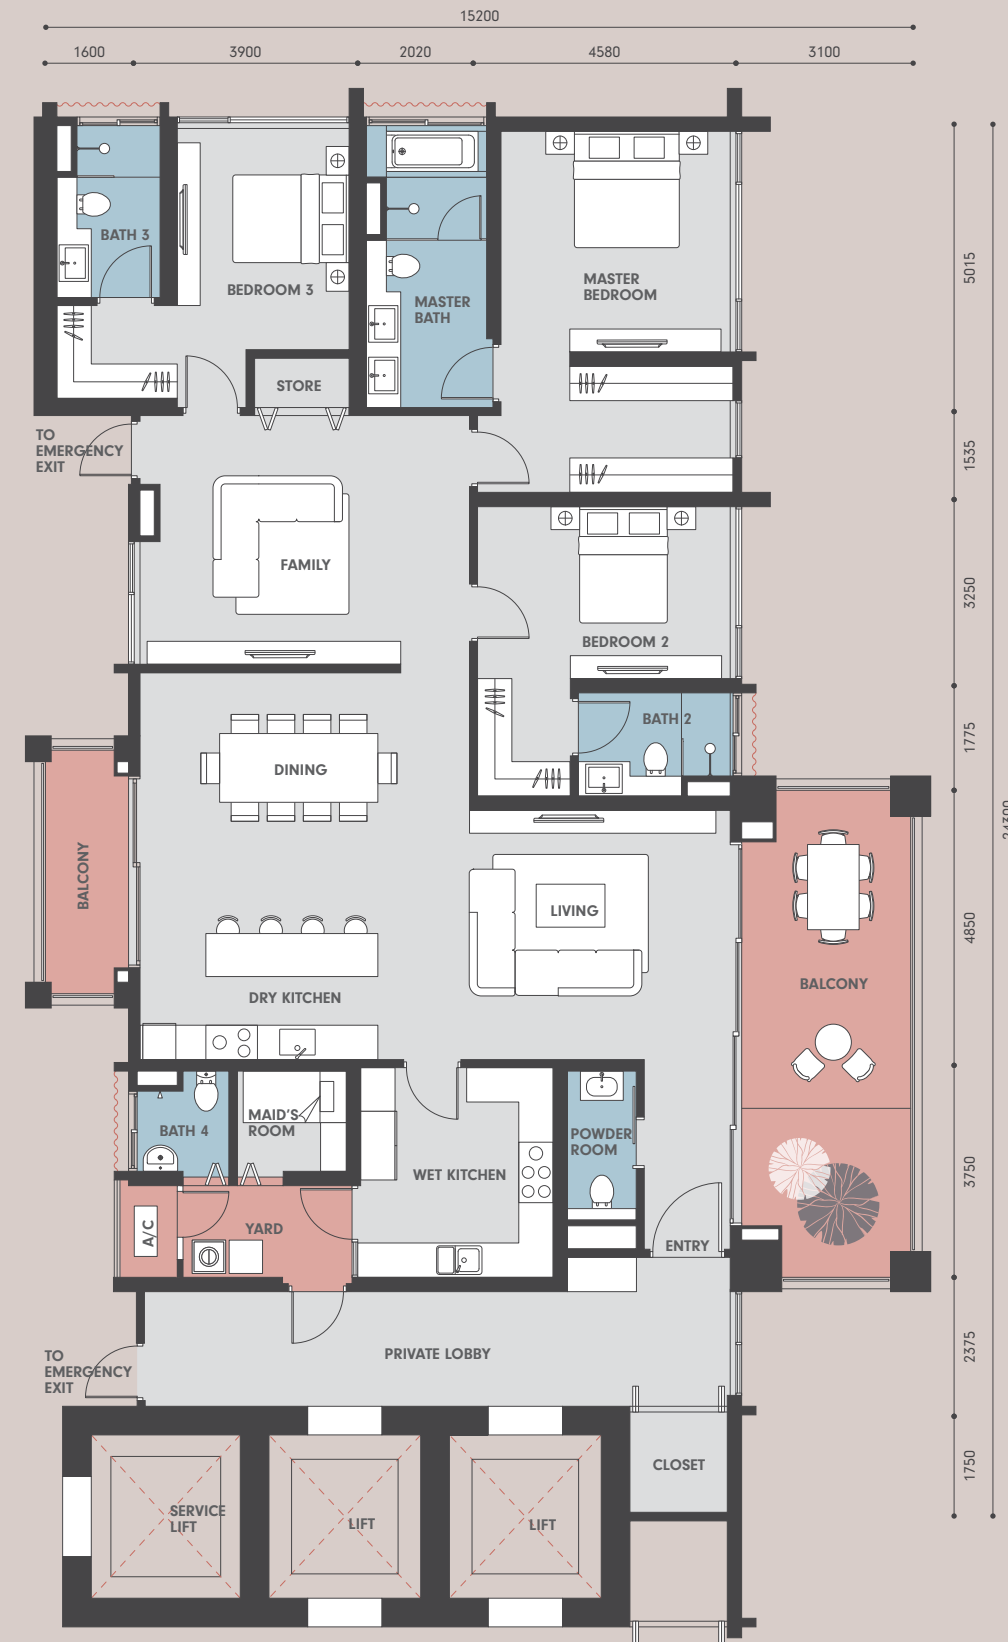

TOWER B
LEVEL 6, 8, 10, 12, 13A, 16,
18, 20, 22, 23A, 26, 28, 30,
32, 33A, 36

E2a

MAIN PARCEL
2,713 sf | 252 sm
ACCESSORY PARCEL
334 sf | 31 sm
TOTAL BUILT-UP
3,046 sf | 283 sm

16 UNITS
3 BEDS
1 FAMILY
1 MAID'S ROOM
4 BATHS
1 POWDER
PRIVATE LOBBY