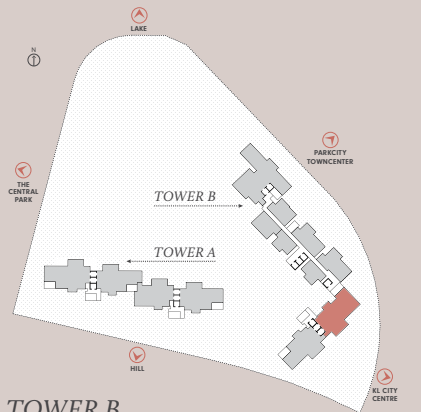

TOWER B
LEVEL 6, 8, 10, 12, 13A, 16,
18, 20, 22, 23A, 26, 28, 30,
32, 33A, 36

E2a

MAIN PARCEL
2,713 sf | 252 sm
ACCESSORY PARCEL
334 sf | 31 sm
TOTAL BUILT-UP
3,046 sf | 283 sm

16 UNITS
3 BEDS
1 FAMILY
1 MAID'S ROOM
4 BATHS
1 POWDER
PRIVATE LOBBY