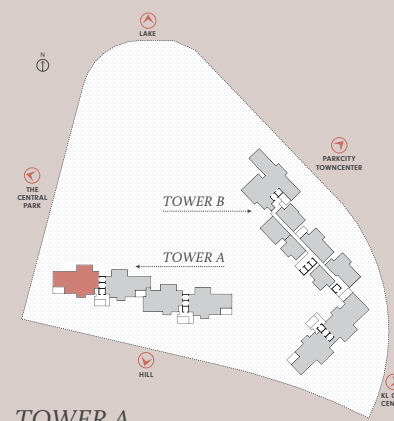

TOWER A
LEVEL 6, 8, 10, 12, 13A, 16,
18, 20, 22, 23A, 26, 28, 30,
32, 33A, 36, 38, 40, 42, 43A

E1a

MAIN PARCEL
2,669 sf | 248 sm
ACCESSORY PARCEL
258 sf | 24 sm
TOTAL BUILT-UP
2,928 sf | 272 sm

20 UNITS
3 BEDS
1 FAMILY
1 MAID'S ROOM
4 BATHS
1 POWDER
PRIVATE LOBBY