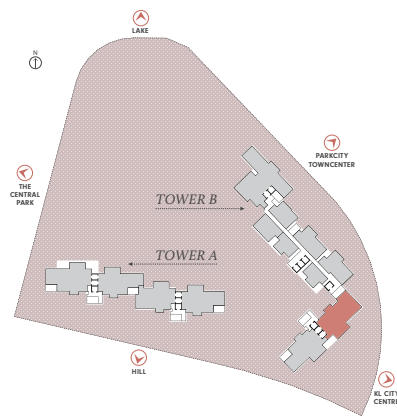

MAIN PARCEL
2,766 sf | 257 sm
ACCESSORY PARCEL
334 sf | 31 sm
TOTAL BUILT-UP
3,100 sf | 288 sm

16 UNITS
3 BEDS
1 FAMILY
1 MAID'S ROOM
4 BATHS
1 POWDER
PRIVATE LOBBY

E2

TOWER B
LEVEL 5, 7, 9, 11, 13, 15, 17,
19, 21, 23, 25, 27, 29, 31, 33, 35