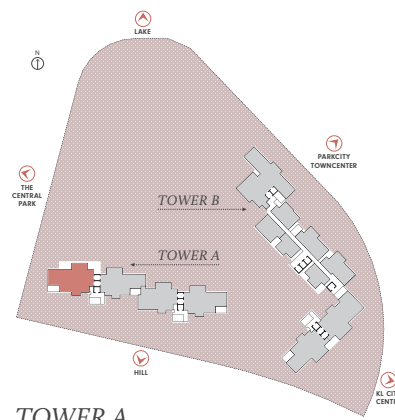

TOWER A
LEVEL 5, 7, 9, 11, 13, 15, 17,
19, 21, 23, 25, 27, 29, 31, 33,
35, 37, 39, 41, 43

MAIN PARCEL
2,702 sf | 251 sm
ACCESSORY PARCEL
258 sf | 24 sm
TOTAL BUILT-UP
2,960 sf | 275 sm

20 UNITS
3 BEDS
1 FAMILY
1 MAID'S ROOM
4 BATHS
1 POWDER
PRIVATE LOBBY

E1