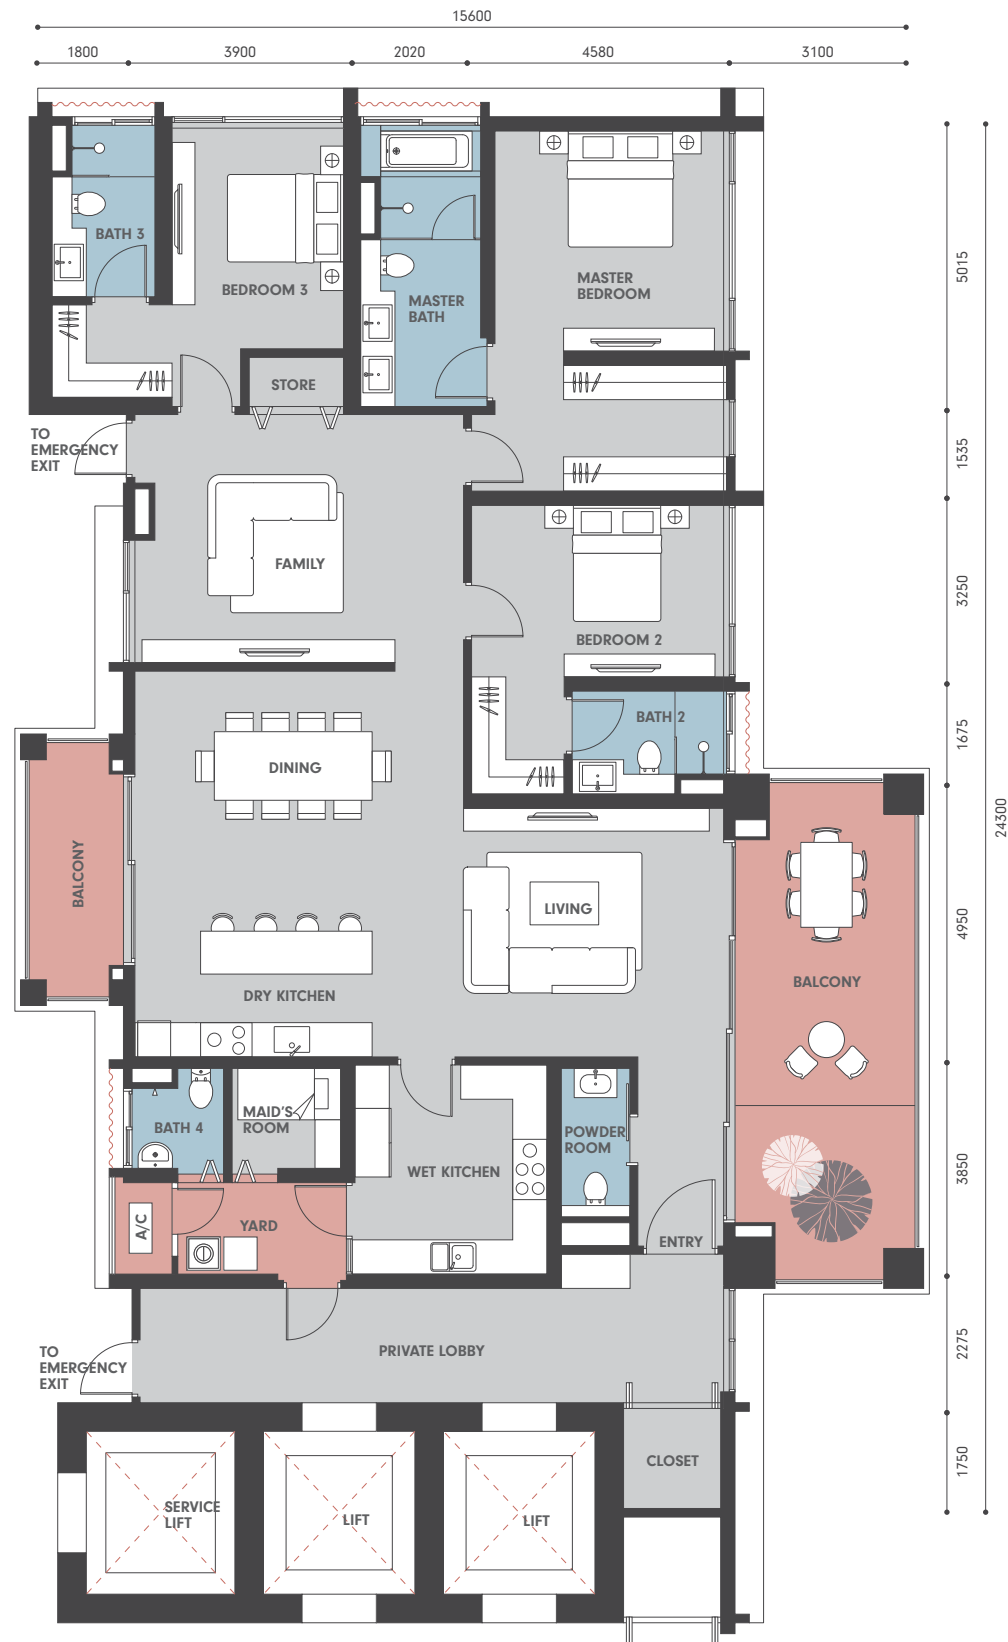

TOWER B
LEVEL 6, 8, 10, 12, 13A, 16,
18, 20, 22, 23A, 26, 28, 30,
32, 33A, 36

E2a

MAIN PARCEL
2,713 sf | 252 sm
ACCESSORY PARCEL
334 sf | 31 sm
TOTAL BUILT-UP
3,046 sf | 283 sm

16 UNITS
3 BEDS
1 FAMILY
1 MAID'S ROOM
4 BATHS
1 POWDER
PRIVATE LOBBY