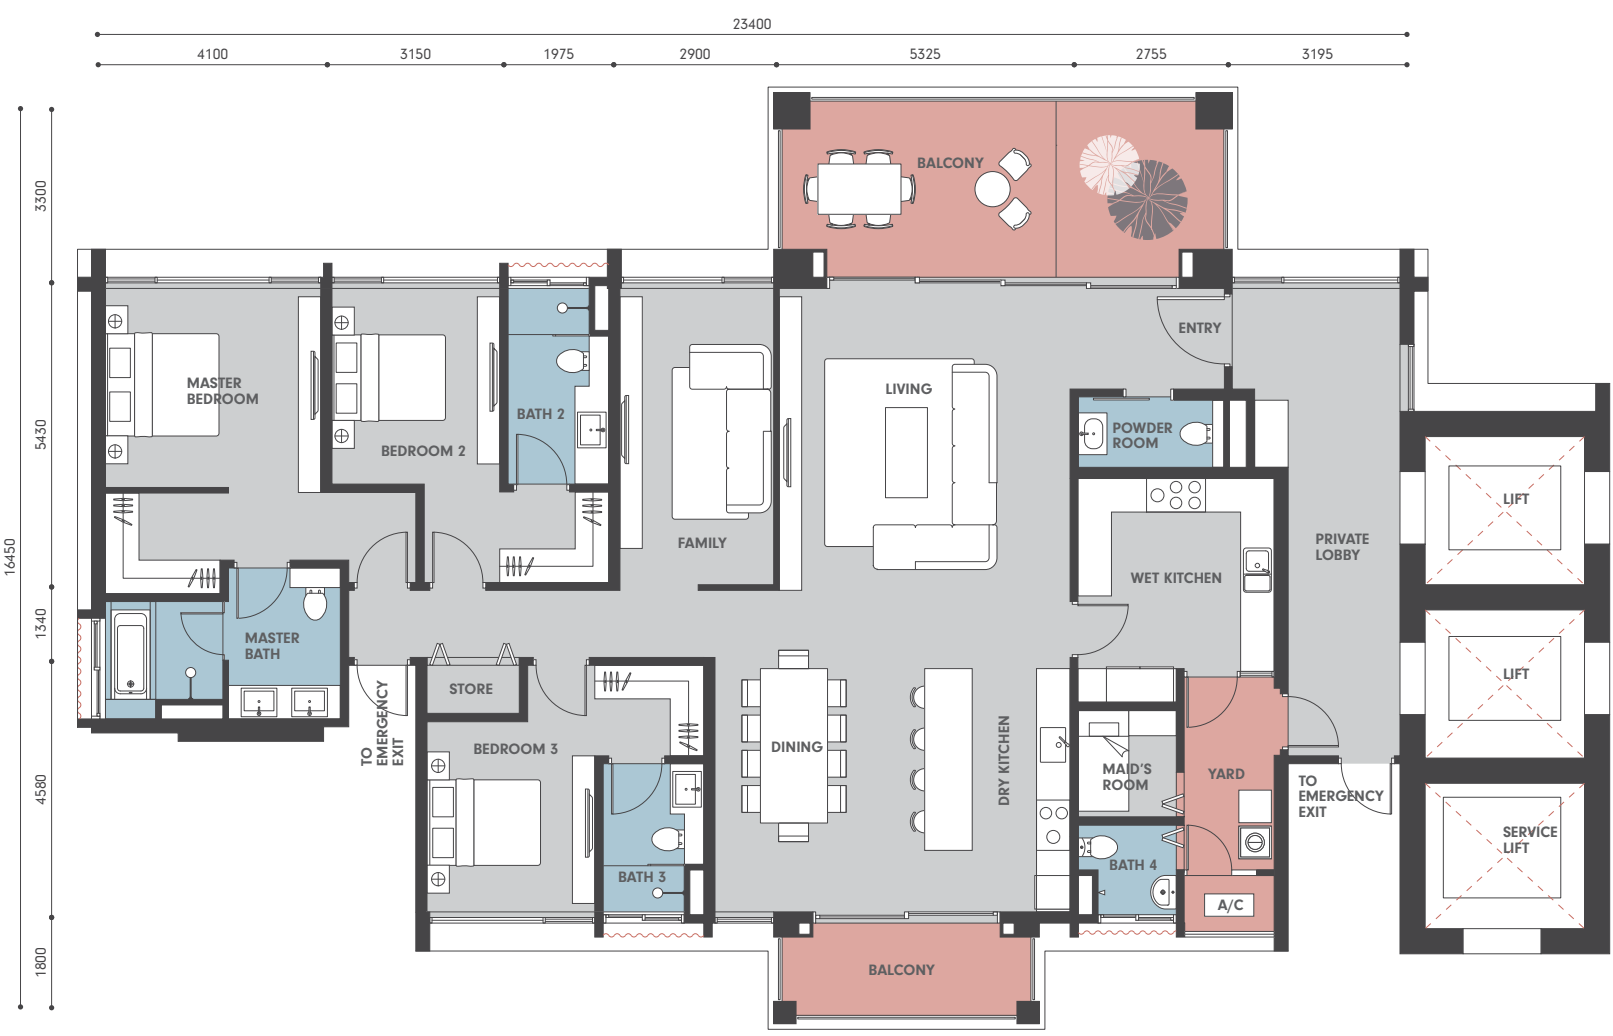

TOWER A
LEVEL 6, 8, 10, 12, 13A, 16,
18, 20, 22, 23A, 26, 28, 30,
32, 33A, 36, 38, 40, 42, 43A

E1a

MAIN PARCEL
2,669 sf | 248 sm
ACCESSORY PARCEL
258 sf | 24 sm
TOTAL BUILT-UP
2,928 sf | 272 sm

20 UNITS
3 BEDS
1 FAMILY
1 MAID'S ROOM
4 BATHS
1 POWDER
PRIVATE LOBBY